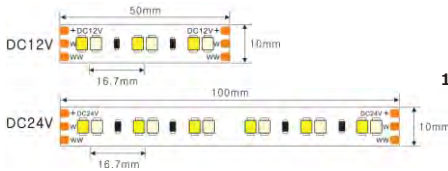

CCT Flexible LED Strip(2700K-6500K)

- *Tunable LED strip with Warm white + cool white LEDs
- *Color temperature can be tunable from 2700-6500K.
- *LED quantity and LED type can be special customized
- *LED flexi-strip with 3M self-adhesive tape
- *PCB can be special customized

CCT: 2700K-6500K

CRI: >80/90

RoHS

ErP

SMD2835
120 LEDs/M

Application

Part No.	Voltage	Wattage	PCB Width	LED Qty/M	Cutting Intervals	Color Temp.	Light Output @6500K IP20	CRI	Standard Length
CL-LS2835-60CCT	12/24V DC	4.8W/M	8MM	60LEDs/M	100mm(12V) 200mm(24V)	2700-6500K	380LM/M	80/90/95	5 Meters/Reel
CL-LS2835-120CCT	12/24V DC	9.6W/M	10MM	120LEDs/M	50mm(12V) 100mm(24V)	2700-6500K	400LM/M	80/90/95	5 Meters/Reel