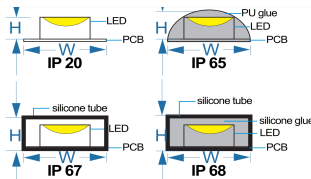

CCT Flexible LED Strip(2700K-6500K)

- *Tunable LED strip with Warm white + cool white LEDs
- *Color temperature can be tunable from 2700-6500K.
- *LED quantity and LED type can be special customized
- *LED flexi-strip with 3M self-adhesive tape
- *PCB can be special customized

CCT: 2700K-6500K

CRI: >80/90

RoHS

ErP

SMD2835
120 LEDs/M

Application

Part No.	Voltage	Wattage	PCB Width	LED Qty/M	Cutting Intervals	Color Temp.	Light Output @6500K IP20	CRI	Standard Length
CL-LS2835-60CCT	12/24V DC	4.8W/M	8MM	60LEDs/M	100mm(12V) 200mm(24V)	2700-6500K	380LM/M	80/90/95	5 Meters/Reel
CL-LS2835-120CCT	12/24V DC	9.6W/M	10MM	120LEDs/M	50mm(12V) 100mm(24V)	2700-6500K	400LM/M	80/90/95	5 Meters/Reel