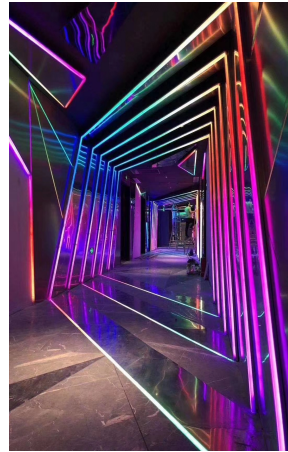

Charminglite

SMD5050 24VDC LED Flex Neon

- * 50mts per roll, super length for special projects, with cutting mark
- * SMD5050 RGB LED with wider luminous surface
- * Uniformity and light continuity, no dark area
- * LED quantity and output luminous can be special customized
- * IP67, PVC tube waterproof, safe. Very suitable for outdoor or indoor decoration, especial outdoor lighting projects

RGB

CE

RoHS

Application

Part No.	Voltage	Wattage	PCB Width	LED Qty/M	Cutting Intervals	Color Temp.	Light Output @6500K IP20	CRI	Standard Length
CL-Neon5050-60	24V DC	11W/M	10MM	80LEDs/M	500mm(24V)	RGB	/	/	50 Meters/Reel