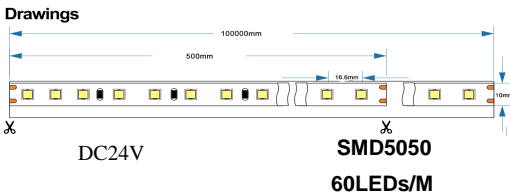

Charminglite

SMD5050 24VDC LED Flex Neon

- * 50mts per roll, super length for special projects, with cutting mark
- * SMD5050 RGB LED with wider luminous surface
- * Uniformity and light continuity, no dark area
- * LED quantity and output luminous can be special customized
- * IP67, PVC tube waterproof, safe. Very suitable for outdoor or indoor decoration, especial outdoor lighting projects

RGB

CE

RoHS

Application

Part No.	Voltage	Wattage	PCB Width	LED Qty/M	Cutting Intervals	Color Temp.	Light Output @6500K IP20	CRI	Standard Length
CL-Neon5050-60	24V DC	11W/M	10MM	80LEDs/M	500mm(24V)	RGB	/	/	50 Meters/Reel