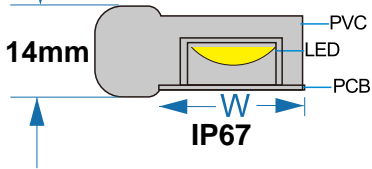

Charminglite

SMD5050 24VDC LED Flex Neon

- * 50mts per roll, super length for special projects, with cutting mark
- * SMD5050 RGB LED with wider luminous surface
- * Uniformity and light continuity, no dark area
- * LED quantity and output luminous can be special customized
- * IP67, PVC tube waterproof, safe. Very suitable for outdoor or indoor decoration, especial outdoor lighting projects

RGB

CE

RoHS

Application

Part No.	Voltage	Wattage	PCB Width	LED Qty/M	Cutting Intervals	Color Temp.	Light Output @6500K IP20	CRI	Standard Length
CL-Neon5050-60	24V DC	11W/M	10MM	80LEDs/M	500mm(24V)	RGB	/	/	50 Meters/Reel