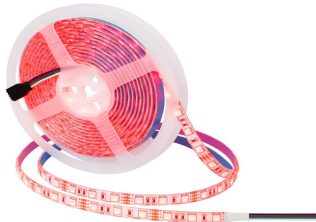

Charminglite

SMD5050 RGB Flexible LED Strip kit

*Multiple colors to display simultaneously on a one strip.
With 8 sets of lighting modes and over 16 color choices

*With the remote controller and control box, powering the lights on/off, adjusting brightness, and changing lighting effect

*Create your scene: choose from dynamic scene modes for your favorite indoor activities

*Simple installation: with the provided 3M adhesive, you can attach your strip lights to any dry, clean surface.

RGB

CE RoHS

Drawings

Application

Part No.	Voltage	Wattage	PCB Width	LED Qty/M	Cutting Intervals	Color Temp.	Light Output IP20	CRI	Standard Length
CL-5050-60RGB-5M	12V DC	14.4 W/M	10MM	60LEDs/M	50mm(12V)	RGB	N/A	N/A	5 Meters/Reel