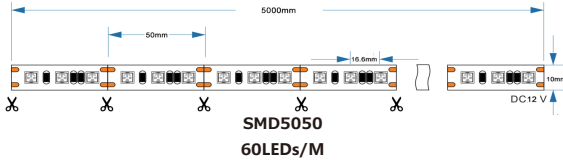

*Create your scene: choose from dynamic scene modes for your favorite indoor activities

*Simple installation: with the provided 3M adhesive, you can attach your strip lights to any dry, clean surface.

RGB

CE RoHS

Drawings

Application

Part No.	Voltage	Wattage	PCB Width	LED Qty/M	Cutting Intervals	Color Temp.	Light Output IP20	CRI	Standard Length
CL-5050-60RGB-5M	12V DC	14.4 W/M	10MM	60LEDs/M	50mm(12V)	RGB	N/A	N/A	5 Meters/Reel