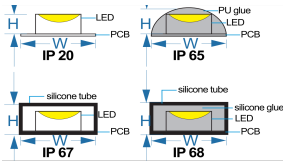

Charminglite

SMD5050 RGB Flexible LED Strip kit

*Multiple colors to display simultaneously on a one strip.
With 8 sets of lighting modes and over 16 color choices

*With the remote controller and control box, powering the lights on/off, adjusting brightness, and changing lighting effect

*Create your scene: choose from dynamic scene modes for your favorite indoor activities

*Simple installation: with the provided 3M adhesive, you can attach your strip lights to any dry, clean surface.

RGB

CE RoHS

Drawings

Application

Part No.	Voltage	Wattage	PCB Width	LED Qty/M	Cutting Intervals	Color Temp.	Light Output IP20	CRI	Standard Length
CL-5050-60RGB-5M	12V DC	14.4 W/M	10MM	60LEDs/M	50mm(12V)	RGB	N/A	N/A	5 Meters/Reel