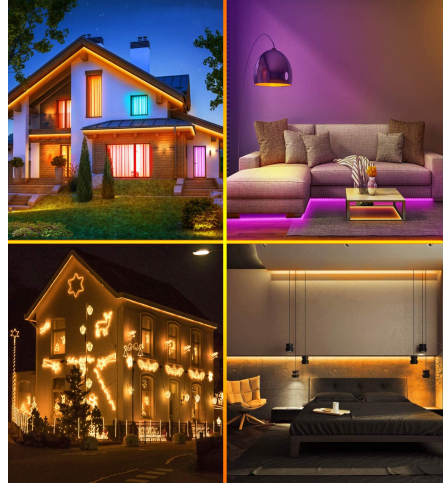

Drawings

Application

Part No.	Voltage	Wattage	PCB Width	LED Qty/M	Cutting Intervals	Color Temp.	Light Output IP20	CRI	Standard Length
CL-5050-60RGB-5M	12V DC	14.4 W/M	10MM	60LEDs/M	50mm(12V)	RGB	N/A	N/A	5 Meters/Reel