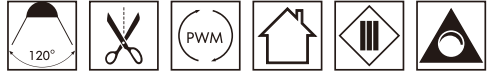

Charminglite

SMD5050 RGB Flexible LED Strip kit

*Multiple colors to display simultaneously on a one strip.
With 8 sets of lighting modes and over 16 color choices

*With the remote controller and control box, powering the lights on/off, adjusting brightness, and changing lighting effect

*Create your scene: choose from dynamic scene modes for your favorite indoor activities

*Simple installation: with the provided 3M adhesive, you can attach your strip lights to any dry, clean surface.

RGB

CE RoHS

Drawings

Application

Part No.	Voltage	Wattage	PCB Width	LED Qty/M	Cutting Intervals	Color Temp.	Light Output IP20	CRI	Standard Length
CL-5050-60RGB-5M	12V DC	14.4 W/M	10MM	60LEDs/M	50mm(12V)	RGB	N/A	N/A	5 Meters/Reel