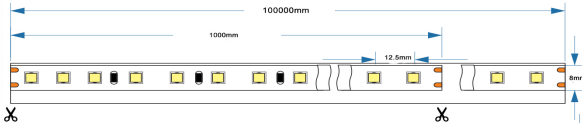

Charminglite

SMD5050 110V/220VAC LED Flex Neon

- * 50mts per roll. Easy connection with a power cord, no need power supply any more. The plug of the power cord can be EU plug, UK plug, US plug, AU plug etc.
- * SMD5050 RGB LED with wider luminous surface
- * Uniformity and light continuity, no dark area
- * LED quantity and output luminous can be special customized
- * IP67, PVC tube waterproof, safe. Very suitable for outdoor or indoor decoration, especial outdoor lighting projects

RGB

CE RoHS

Drawings

AC220V

SMD5050
80LEDs/M

Application

Part No.	Voltage	Wattage	PCB Width	LED Qty/M	Cutting Intervals	Color Temp.	Light Output @6500K IP20	CRI	Standard Length
CL-Neon5050-80	110/220V AC	11W/M	8MM	80LEDs/M	1000mm(220V) 500mm(110V)	RGB	/	/	50 Meters/Reel