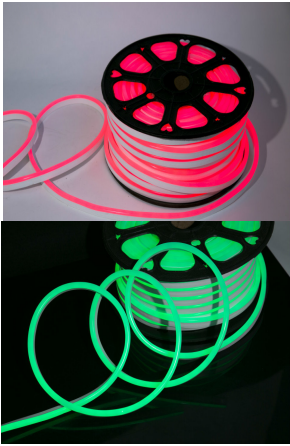

Charminglite

SMD5050 110V/220VAC LED Flex Neon

- * 50mts per roll. Easy connection with a power cord, no need power supply any more. The plug of the power cord can be EU plug, UK plug, US plug, AU plug etc.
- * SMD5050 RGB LED with wider luminous surface
- * Uniformity and light continuity, no dark area
- * LED quantity and output luminous can be special customized
- * IP67, PVC tube waterproof, safe. Very suitable for outdoor or indoor decoration, especial outdoor lighting projects

RGB

CE RoHS

Drawings

AC220V

SMD5050
80LEDs/M

Application

Part No.	Voltage	Wattage	PCB Width	LED Qty/M	Cutting Intervals	Color Temp.	Light Output @6500K IP20	CRI	Standard Length
CL-Neon5050-80	110/220V AC	11W/M	8MM	80LEDs/M	1000mm(220V) 500mm(110V)	RGB	/	/	50 Meters/Reel