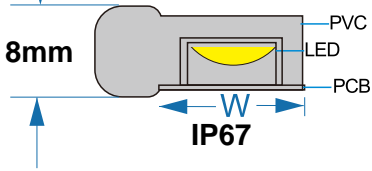

Charminglite

SMD5050 110V/220VAC LED Flex Neon

- * 50mts per roll. Easy connection with a power cord, no need power supply any more. The plug of the power cord can be EU plug, UK plug, US plug, AU plug etc.
- * SMD5050 RGB LED with wider luminous surface
- * Uniformity and light continuity, no dark area
- * LED quantity and output luminous can be special customized
- * IP67, PVC tube waterproof, safe. Very suitable for outdoor or indoor decoration, especial outdoor lighting projects

RGB

CE RoHS

Drawings

AC220V

SMD5050
80LEDs/M

Application

Part No.	Voltage	Wattage	PCB Width	LED Qty/M	Cutting Intervals	Color Temp.	Light Output @6500K IP20	CRI	Standard Length
CL-Neon5050-80	110/220V AC	11W/M	8MM	80LEDs/M	1000mm(220V) 500mm(110V)	RGB	/	/	50 Meters/Reel