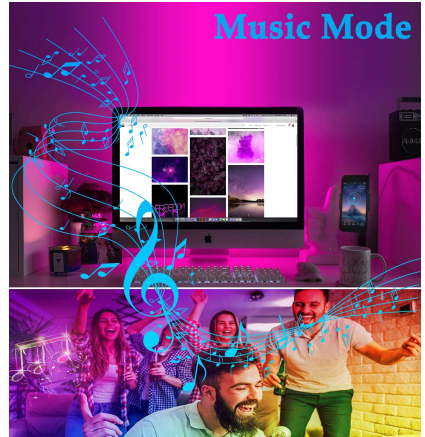

Charminglite

SMD5050 RGB Bluetooth Flexible LED Strip kit

RGB

CE

RoHS

Drawings

SMD5050
30LEDs/M

Application

*Multiple colors to display simultaneously on a one strip.
16 million color options can easily switch on smartphone

*2 ways control and music sync: Control the LED lights by App and remote controller, dance with music beats on smartphone with built in high sensitivity microphone

*Create your scene:choose from dynamic scene modes for your favorite indoor activities

*10m long strip,excellent ambience light:2 rolls of 5m led strip light are long enough to reach round one room and light it up. Cuttable and linkable design allows you to adjust the length of strip as you like

*Simple installation: with the provided 3M adhesive, you can attach your strip lights to any dry,clean surface.