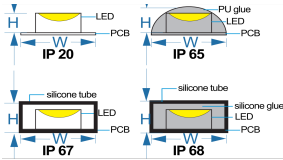

Charminglite

SMD5050 RGB Bluetooth Flexible LED Strip kit

RGB

CE

RoHS

Drawings

SMD5050
30LEDs/M

Application

Part No.	Voltage	Wattage	PCB Width	LED Qty/M	Cutting Intervals	Color Temp.	Light Output IP20	CRI	Standard Length
CL-5050-30RGB-10M	12V DC	7.2W/M	10MM	30LEDs/M	100mm(12V)	RGB	N/A	N/A	5 Meters/Reel 2rolls of 5m

*Simple installation: with the provided 3M adhesive, you can attach your strip lights to any dry,clean surface.