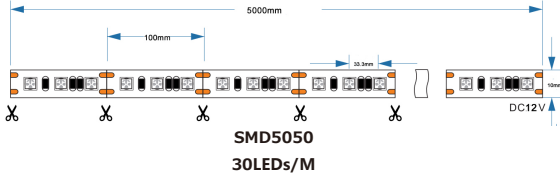

Drawings

SMD5050
30LEDs/M