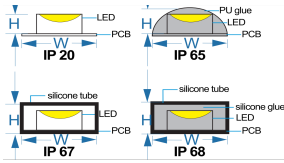

Charminglite

SMD5050 RGB Flexible LED Strip kit

RGB

*Multiple colors to display simultaneously on a one strip.
With 8 sets of lighting modes and over 16 color choices

*With the remote controller and control box, powering the lights on/off, adjusting brightness, and changing lighting effect

*Create your scene: choose from dynamic scene modes for your favorite indoor activities

*Simple installation: with the provided 3M adhesive, you can attach your strip lights to any dry, clean surface.

RoHS

Drawings

Application

Part No.	Voltage	Wattage	PCB Width	LED Qty/M	Cutting Intervals	Color Temp.	Light Output IP20	CRI	Standard Length
CL-5050-30RGB-5M	12V DC	7.2W/M	10MM	30LEDs/M	100mm(12V)	RGB	N/A	N/A	5 Meters/Reel