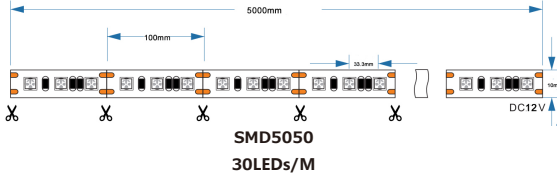

*Create your scene: choose from dynamic scene modes for your favorite indoor activities

*Simple installation: with the provided 3M adhesive, you can attach your strip lights to any dry, clean surface.

RoHS

Drawings

Application

Part No.	Voltage	Wattage	PCB Width	LED Qty/M	Cutting Intervals	Color Temp.	Light Output IP20	CRI	Standard Length
CL-5050-30RGB-5M	12V DC	7.2W/M	10MM	30LEDs/M	100mm(12V)	RGB	N/A	N/A	5 Meters/Reel