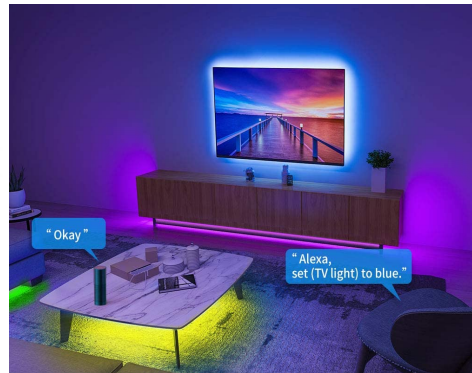

## SMD5050 RGB WIFI smart Flexible LED Strip kit

RGB

RoHS

### Drawings

Control the light with  
Alexa/Google Assistant

- ON/OFF  
Turn on/off (light)
- Change Colors  
Set (light) to red/blue
- Adjust Brightness  
Increase (light) to 70%

\*Multiple colors to display simultaneously on a one strip.  
With over 16 million color choices

\*With the remote controller and control box, powering the lights on/off, adjusting brightness, and changing lighting effect

\*WiFi App Control: The App offers convenient wireless control. favorite indoor activities

\* Smart Voice Control: Manage your lights easily with Alexa or Google Assistant. With simple voice commands, you can turn the lights on/off dim or brighter, and change colors, create the ambience you need.