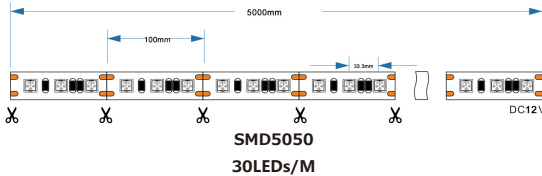

Drawings

Control the light with
Alexa/Google Assistant

- ON/OFF
  Turn on/off (light)
- Change Colors
  Set (light) to red/blue
- Adjust Brightness
  Increase (light) to 70%

Application

Part No.	Voltage	Wattage	PCB Width	LED Qty/M	Cutting Intervals	Color Temp.	Light Output IP20	CRI	Standard Length
CL-5050-30RGB-5M	12V DC	7.2W/M	10MM	30LEDs/M	100mm(12V)	RGB	N/A	N/A	5 Meters/Reel

*Multiple colors to display simultaneously on a one strip.
With over 16 million color choices

*With the remote controller and control box, powering the lights on/off, adjusting brightness, and changing lighting effect

*WiFi App Control: The App offers convenient wireless control. favorite indoor activities

* Smart Voice Control: Manage your lights easily with Alexa or Google Assistant. With simple voice commands, you can turn the lights on/off dim or brighter, and change colors, create the ambience you need.

*Simple installation: with the provided 3M adhesive, you can attach your strip lights to any dry, clean surface.