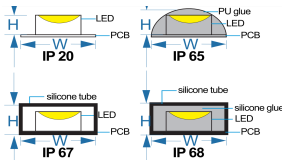

## SMD5050 RGB WIFI smart Flexible LED Strip kit

RGB

RoHS

### Application

Part No.	Voltage	Wattage	PCB Width	LED Qty/M	Cutting Intervals	Color Temp.	Light Output IP20	CRI	Standard Length
CL-5050-30RGB-5M	12V DC	7.2W/M	10MM	30LEDs/M	100mm(12V)	RGB	N/A	N/A	5 Meters/Reel