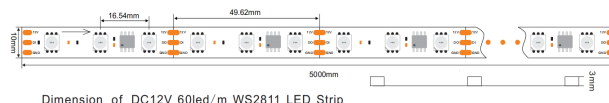

WS2811 dream color LED Strip

RGB

CE RoHS

Dimension of DC5V 30led/m WS2811 LED Strip

Dimension of DC5V 60led/m WS2811 LED Strip

Dimension of DC12V 30led/m WS2811 LED Strip

Dimension of DC12V 60led/m WS2811 LED Strip

Dimension of DC12V 60led/m WS2811 Triangle LED Strip

Scissors to cut at the mouth

Application

Part No.	Voltage	Wattage	PCB Width	LED Qty/M	Cutting Intervals	Color Temp.	Light Output IP20	CRI	Standard Length
CL-2811-30-5V	5V DC	9W/M	12MM	30LEDs/M	33.08mm(5V)	RGB	N/A	N/A	5 Meters/Reel
CL-2811-60-5V	5V DC	18 W/M	15MM	60LEDs/M	16.54mm(5V)	RGB	N/A	N/A	5 Meters/Reel
CL2811-30-12V	12V DC	8W/M	10MM	30LEDs/M	99.24mm(12V)	RGB	N/A	N/A	5 Meters/Reel
CL2811-60-12V	12V DC	14.4W/M	10MM	60LEDs/M	49.62mm(12V)	RGB	N/A	N/A	5 Meters/Reel
CL2811-60P-12V	12V DC	14.4W/M	15MM	60LEDs/M	49.62mm(12V)	RGB	N/A	N/A	5 Meters/Reel