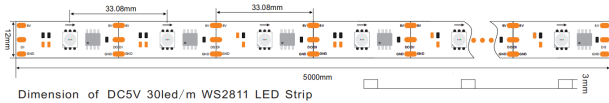

WS2811 dream color LED Strip

RGB

CE RoHS

Dimension of DC5V 30led/m WS2811 LED Strip

Dimension of DC5V 60led/m WS2811 LED Strip

Dimension of DC12V 30led/m WS2811 LED Strip

Dimension of DC12V 60led/m WS2811 LED Strip

Dimension of DC12V 60led/m WS2811 Triangle LED Strip

Scissors to cut at the mouth

Application

Part No.	Voltage	Wattage	PCB Width	LED Qty/M	Cutting Intervals	Color Temp.	Light Output IP20	CRI	Standard Length
CL-2811-30-5V	5V DC	9W/M	12MM	30LEDs/M	33.08mm(5V)	RGB	N/A	N/A	5 Meters/Reel
CL-2811-60-5V	5V DC	18 W/M	15MM	60LEDs/M	16.54mm(5V)	RGB	N/A	N/A	5 Meters/Reel
CL2811-30-12V	12V DC	8W/M	10MM	30LEDs/M	99.24mm(12V)	RGB	N/A	N/A	5 Meters/Reel
CL2811-60-12V	12V DC	14.4W/M	10MM	60LEDs/M	49.62mm(12V)	RGB	N/A	N/A	5 Meters/Reel
CL2811-60P-12V	12V DC	14.4W/M	15MM	60LEDs/M	49.62mm(12V)	RGB	N/A	N/A	5 Meters/Reel