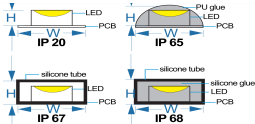

WS2811 dream color LED Strip

RGB

CE RoHS

Dimension of DC5V 30led/m WS2811 LED Strip

Dimension of DC5V 60led/m WS2811 LED Strip

Dimension of DC12V 30led/m WS2811 LED Strip

Dimension of DC12V 60led/m WS2811 LED Strip

Dimension of DC12V 60led/m WS2811 Triangle LED Strip

Scissors to cut at the mouth

Application

Part No.	Voltage	Wattage	PCB Width	LED Qty/M	Cutting Intervals	Color Temp.	Light Output IP20	CRI	Standard Length
CL-2811-30-5V	5V DC	9W/M	12MM	30LEDs/M	33.08mm(5V)	RGB	N/A	N/A	5 Meters/Reel
CL-2811-60-5V	5V DC	18 W/M	15MM	60LEDs/M	16.54mm(5V)	RGB	N/A	N/A	5 Meters/Reel
CL2811-30-12V	12V DC	8W/M	10MM	30LEDs/M	99.24mm(12V)	RGB	N/A	N/A	5 Meters/Reel
CL2811-60-12V	12V DC	14.4W/M	10MM	60LEDs/M	49.62mm(12V)	RGB	N/A	N/A	5 Meters/Reel
CL2811-60P-12V	12V DC	14.4W/M	15MM	60LEDs/M	49.62mm(12V)	RGB	N/A	N/A	5 Meters/Reel