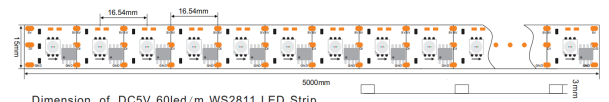

WS2811 dream color LED Strip

RGB

CE RoHS

Dimension of DC5V 30led/m WS2811 LED Strip

Dimension of DC5V 60led/m WS2811 LED Strip

Dimension of DC12V 30led/m WS2811 LED Strip

Dimension of DC12V 60led/m WS2811 LED Strip

Dimension of DC12V 60led/m WS2811 Triangle LED Strip

Scissors to cut at the mouth

Application

Part No.	Voltage	Wattage	PCB Width	LED Qty/M	Cutting Intervals	Color Temp.	Light Output IP20	CRI	Standard Length
CL-2811-30-5V	5V DC	9W/M	12MM	30LEDs/M	33.08mm(5V)	RGB	N/A	N/A	5 Meters/Reel
CL-2811-60-5V	5V DC	18 W/M	15MM	60LEDs/M	16.54mm(5V)	RGB	N/A	N/A	5 Meters/Reel
CL2811-30-12V	12V DC	8W/M	10MM	30LEDs/M	99.24mm(12V)	RGB	N/A	N/A	5 Meters/Reel
CL2811-60-12V	12V DC	14.4W/M	10MM	60LEDs/M	49.62mm(12V)	RGB	N/A	N/A	5 Meters/Reel
CL2811-60P-12V	12V DC	14.4W/M	15MM	60LEDs/M	49.62mm(12V)	RGB	N/A	N/A	5 Meters/Reel