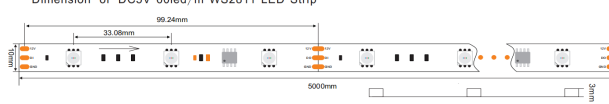

WS2811 dream color LED Strip

RGB

CE RoHS

Dimension of DC5V 30led/m WS2811 LED Strip

Dimension of DC5V 60led/m WS2811 LED Strip

Dimension of DC12V 30led/m WS2811 LED Strip

Dimension of DC12V 60led/m WS2811 LED Strip

Dimension of DC12V 60led/m WS2811 Triangle LED Strip

Scissors to cut at the mouth

Application

Part No.	Voltage	Wattage	PCB Width	LED Qty/M	Cutting Intervals	Color Temp.	Light Output IP20	CRI	Standard Length
CL-2811-30-5V	5V DC	9W/M	12MM	30LEDs/M	33.08mm(5V)	RGB	N/A	N/A	5 Meters/Reel
CL-2811-60-5V	5V DC	18 W/M	15MM	60LEDs/M	16.54mm(5V)	RGB	N/A	N/A	5 Meters/Reel
CL2811-30-12V	12V DC	8W/M	10MM	30LEDs/M	99.24mm(12V)	RGB	N/A	N/A	5 Meters/Reel
CL2811-60-12V	12V DC	14.4W/M	10MM	60LEDs/M	49.62mm(12V)	RGB	N/A	N/A	5 Meters/Reel
CL2811-60P-12V	12V DC	14.4W/M	15MM	60LEDs/M	49.62mm(12V)	RGB	N/A	N/A	5 Meters/Reel