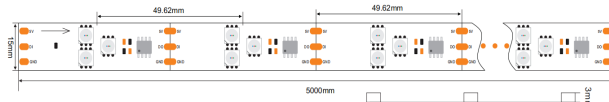

WS2811 dream color LED Strip

RGB

CE RoHS

Dimension of DC5V 30led/m WS2811 LED Strip

Dimension of DC5V 60led/m WS2811 LED Strip

Dimension of DC12V 30led/m WS2811 LED Strip

Dimension of DC12V 60led/m WS2811 LED Strip

Dimension of DC12V 60led/m WS2811 Triangle LED Strip

Scissors to cut at the mouth

Application

Part No.	Voltage	Wattage	PCB Width	LED Qty/M	Cutting Intervals	Color Temp.	Light Output IP20	CRI	Standard Length
CL-2811-30-5V	5V DC	9W/M	12MM	30LEDs/M	33.08mm(5V)	RGB	N/A	N/A	5 Meters/Reel
CL-2811-60-5V	5V DC	18 W/M	15MM	60LEDs/M	16.54mm(5V)	RGB	N/A	N/A	5 Meters/Reel
CL2811-30-12V	12V DC	8W/M	10MM	30LEDs/M	99.24mm(12V)	RGB	N/A	N/A	5 Meters/Reel
CL2811-60-12V	12V DC	14.4W/M	10MM	60LEDs/M	49.62mm(12V)	RGB	N/A	N/A	5 Meters/Reel
CL2811-60P-12V	12V DC	14.4W/M	15MM	60LEDs/M	49.62mm(12V)	RGB	N/A	N/A	5 Meters/Reel