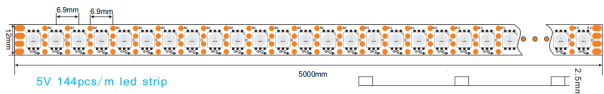

## WS2813 dream color LED Strip

RGB

CE RoHS

Scissors to cut at the mouth

Application

Part No.	Voltage	Wattage	PCB Width	LED Qty/M	Cutting Intervals	Color Temp.	Light Output IP20	CRI	Standard Length
CL-2813-30-5V	5V DC	9.6W/M	10MM	30LEDs/M	33.08mm(5V)	RGB	N/A	N/A	5 Meters/Reel
CL-2813-60-5V	5V DC	18 W/M	12MM	60LEDs/M	16.54mm(5V)	RGB	N/A	N/A	5 Meters/Reel
CL2813-144-5V	5V DC	43.2W/M	12MM	144LEDs/M	6.9mm(5V)	RGB	N/A	N/A	5 Meters/Reel

\*LED Chip is built in IC, then the components is less, pixels can be high, can make attractive appearance and so on.

\* IC is designed with double the signal, two data line, two power lines, 256 gray scale, high brightness, fast data transfer, fast screen refresh

\* When one of the pixel is broken, will not affect another led pixel working

\* Each lamp bead forms a loop, can be arbitrarily cut according to the length of the loop, without damaging other parts