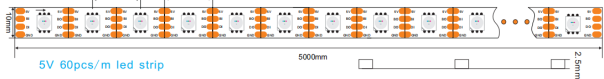

## WS2813 dream color LED Strip

RGB

CE RoHS

Scissors to cut at the mouth

Application

Part No.	Voltage	Wattage	PCB Width	LED Qty/M	Cutting Intervals	Color Temp.	Light Output IP20	CRI	Standard Length
CL-2813-30-5V	5V DC	9.6W/M	10MM	30LEDs/M	33.08mm(5V)	RGB	N/A	N/A	5 Meters/Reel
CL-2813-60-5V	5V DC	18 W/M	12MM	60LEDs/M	16.54mm(5V)	RGB	N/A	N/A	5 Meters/Reel
CL2813-144-5V	5V DC	43.2W/M	12MM	144LEDs/M	6.9mm(5V)	RGB	N/A	N/A	5 Meters/Reel

\*LED Chip is built in IC, then the components is less, pixels can be high, can make attractive appearance and so on.

\* IC is designed with double the signal, two data line, two power lines, 256 gray scale, high brightness, fast data transfer, fast screen refresh

\* When one of the pixel is broken, will not affect another led pixel working

\* Each lamp bead forms a loop, can be arbitrarily cut according to the length of the loop, without damaging other parts