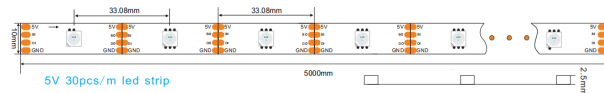

## WS2813 dream color LED Strip

RGB

CE RoHS

Scissors to cut at the mouth

Application

Part No.	Voltage	Wattage	PCB Width	LED Qty/M	Cutting Intervals	Color Temp.	Light Output IP20	CRI	Standard Length
CL-2813-30-5V	5V DC	9.6W/M	10MM	30LEDs/M	33.08mm(5V)	RGB	N/A	N/A	5 Meters/Reel
CL-2813-60-5V	5V DC	18 W/M	12MM	60LEDs/M	16.54mm(5V)	RGB	N/A	N/A	5 Meters/Reel
CL2813-144-5V	5V DC	43.2W/M	12MM	144LEDs/M	6.9mm(5V)	RGB	N/A	N/A	5 Meters/Reel

\*LED Chip is built in IC, then the components is less, pixels can be high, can make attractive appearance and so on.

\* IC is designed with double the signal, two data line, two power lines, 256 gray scale, high brightness, fast data transfer, fast screen refresh

\* When one of the pixel is broken, will not affect another led pixel working

\* Each lamp bead forms a loop, can be arbitrarily cut according to the length of the loop, without damaging other parts