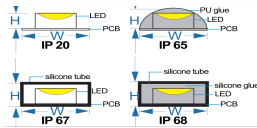

## WS2813 dream color LED Strip

RGB

CE RoHS

Scissors to cut at the mouth

Application

Part No.	Voltage	Wattage	PCB Width	LED Qty/M	Cutting Intervals	Color Temp.	Light Output IP20	CRI	Standard Length
CL-2813-30-5V	5V DC	9.6W/M	10MM	30LEDs/M	33.08mm(5V)	RGB	N/A	N/A	5 Meters/Reel
CL-2813-60-5V	5V DC	18 W/M	12MM	60LEDs/M	16.54mm(5V)	RGB	N/A	N/A	5 Meters/Reel
CL2813-144-5V	5V DC	43.2W/M	12MM	144LEDs/M	6.9mm(5V)	RGB	N/A	N/A	5 Meters/Reel

\*LED Chip is built in IC, then the components is less, pixels can be high, can make attractive appearance and so on.

\* IC is designed with double the signal, two data line, two power lines, 256 gray scale, high brightness, fast data transfer, fast screen refresh

\* When one of the pixel is broken, will not affect another led pixel working

\* Each lamp bead forms a loop, can be arbitrarily cut according to the length of the loop, without damaging other parts