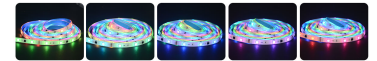

## RGB with IC Flexible LED Strip kit

\*Multiple colors to display simultaneously on a one strip.  
With 7sets of lighting modes and over 33 color choices

\*With the remote controller and control box, powering the lights on/off, adjusting brightness, and changing lighting effect speeds is breeze

\*Create your scene: choose from over 11 dynamic scene modes for your favorite indoor activities

\*Simple installation: with the provided 3M adhesive, you can attach your strip lights to any dry, clean surface.

### Drawings

SMD5050  
30LEDs/M

CE

RoHS

Application

Part No.	Voltage	Wattage	PCB Width	LED Qty/M	Cutting Intervals	Color Temp.	Light Output IP20	CRI	Standard Length
CL-5050-30RGBIC-5M	12V DC	7.2W/M	10MM	30LEDs/M	100mm(12V)	RGB	N/A	N/A	5 Meters/Reel