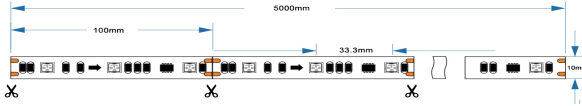

## RGB with IC Flexible LED Strip kit

\*Multiple colors to display simultaneously on a one strip.  
With 7sets of lighting modes and over 33 color choices

\*With the remote controller and control box, powering the lights on/off, adjusting brightness, and changing lighting effect speeds is breeze

\*Create your scene: choose from over 11 dynamic scene modes for your favorite indoor activities

\*Simple installation: with the provided 3M adhesive, you can attach your strip lights to any dry, clean surface.

### Drawings

SMD5050  
30LEDs/M

CE

RoHS

Application

Part No.	Voltage	Wattage	PCB Width	LED Qty/M	Cutting Intervals	Color Temp.	Light Output IP20	CRI	Standard Length
CL-5050-30RGBIC-5M	12V DC	7.2W/M	10MM	30LEDs/M	100mm(12V)	RGB	N/A	N/A	5 Meters/Reel