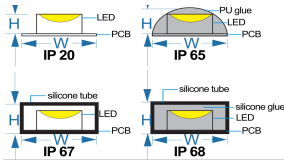

## RGB with IC Flexible LED Strip kit

\*Multiple colors to display simultaneously on a one strip.  
With 7sets of lighting modes and over 33 color choices

\*With the remote controller and control box, powering the lights on/off, adjusting brightness, and changing lighting effect speeds is breeze

\*Create your scene: choose from over 11 dynamic scene modes for your favorite indoor activities

\*Simple installation: with the provided 3M adhesive, you can attach your strip lights to any dry, clean surface.

### Drawings

SMD5050  
30LEDs/M

CE

RoHS

Application

Part No.	Voltage	Wattage	PCB Width	LED Qty/M	Cutting Intervals	Color Temp.	Light Output IP20	CRI	Standard Length
CL-5050-30RGBIC-5M	12V DC	7.2W/M	10MM	30LEDs/M	100mm(12V)	RGB	N/A	N/A	5 Meters/Reel