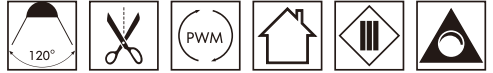

## SMD5050 RGB+W Flexible LED Strip kit

RGB

CCT: 2700K-6500K

CRI:>80/90

SMD5050  
60LEDs/M

5-meter  
strip kit

\*R,G,B&White 4 colors RGBW strip,producing multi wonderful colors  
4 colors(RGBW) can be mixed into 16 million different colors. The presence of pure white can make the project more perfect.

\*Simple installation: with the provided 3M adhesive, you can attach your strip lights to any dry,clean surface.

CE

RoHS

Application

Part No.	Voltage	Wattage	PCB Width	LED Qty/M	Cutting Intervals	Color Temp.	Light Output IP20	CRI	Standard Length
CL-5050-60RGB+W-5M	12V DC	14.4 W/M	10MM	60LEDs/M	50mm(12V)	RGB	N/A	N/A	5 Meters/Reel