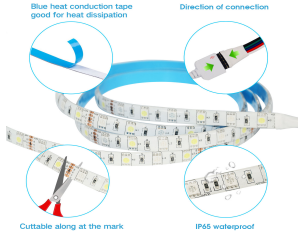

## SMD5050 RGB+W Flexible LED Strip kit

RGB

CCT: 2700K-6500K

CRI:>80/90

SMD5050  
60LEDs/M

5-meter  
strip kit

\*R,G,B&White 4 colors RGBW strip,producing multi wonderful colors  
4 colors(RGBW) can be mixed into 16 million different colors. The presence of pure white can make the project more perfect.

\*With the remote controller and control box, powering the lights on/off, adjusting brightness,and changing lighting effec

\*Create your scene:choose from dynamic scene modes for your favorite indoor activities

\*Simple installation: with the provided 3M adhesive, you can attach your strip lights to any dry,clean surface.

CE

RoHS

Application

Part No.	Voltage	Wattage	PCB Width	LED Qty/M	Cutting Intervals	Color Temp.	Light Output IP20	CRI	Standard Length
CL-5050-60RGB+W-5M	12V DC	14.4 W/M	10MM	60LEDs/M	50mm(12V)	RGB	N/A	N/A	5 Meters/Reel