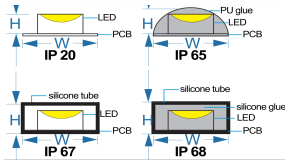

## SMD5050 RGB+W Flexible LED Strip kit

RGB

CCT: 2700K-6500K

CRI:>80/90

SMD5050  
60LEDs/M

5-meter  
strip kit

\*R,G,B&White 4 colors RGBW strip,producing multi wonderful colors  
4 colors(RGBW) can be mixed into 16 million different colors. The presence of pure white can make the project more perfect.

\*Simple installation: with the provided 3M adhesive, you can attach your strip lights to any dry,clean surface.

CE

RoHS

Application

Part No.	Voltage	Wattage	PCB Width	LED Qty/M	Cutting Intervals	Color Temp.	Light Output IP20	CRI	Standard Length
CL-5050-60RGB+W-5M	12V DC	14.4 W/M	10MM	60LEDs/M	50mm(12V)	RGB	N/A	N/A	5 Meters/Reel