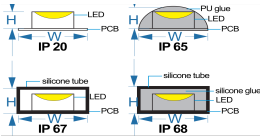

## Mutiple RGBW 4 in 1 Flexible LED Strip

RGB

CCT: 2700K-6500K

CRI: >80/90

SMD5050  
RGBW 4 in 1

RoHS

ErP

SMD5050  
60LEDs/M

SMD5050  
72LEDs/M

SMD5050  
96LEDs/M

Application

Part No.	Voltage	Wattage	PCB Width	LED Qty/M	Cutting Intervals	Color Temp.	Light Output @6500K IP20	CRI	Standard Length
CL-LS5050-60RGBW	12/24V DC	19.2W/M	12MM	60LEDs/M	50mm(12V) 100mm(24V)	RGBW 4 IN 1+ 3000/4000/6500K	1200LM/M	N/A	5 Meters/Reel
CL-LS5050-72RGBW	24V DC	23W/M	12MM	72LEDs/M	83.4mm(24V)	RGBW 4 IN 1+ 3000/4000/6500K	1400LM/M	N/A	5 Meters/Reel
CL-LS5050-96RGBW	24V DC	30W/M	12MM	96LEDs/M	62.5mm(24V)	RGBW 4 IN 1+ 3000/4000/6500K	1800LM/M	N/A	5 Meters/Reel