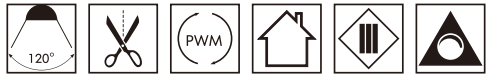

## Mutiple RGBW 4 in 1 Flexible LED Strip

RGB

CCT: 2700K-6500K

CRI: >80/90

SMD5050  
RGBW 4 in 1

RoHS

ErP

SMD5050  
60LEDs/M

SMD5050  
72LEDs/M

SMD5050  
96LEDs/M

Application

Part No.	Voltage	Wattage	PCB Width	LED Qty/M	Cutting Intervals	Color Temp.	Light Output @6500K IP20	CRI	Standard Length
CL-LS5050-60RGBW	12/24V DC	19.2W/M	12MM	60LEDs/M	50mm(12V) 100mm(24V)	RGBW 4 IN 1+ 3000/4000/6500K	1200LM/M	N/A	5 Meters/Reel
CL-LS5050-72RGBW	24V DC	23W/M	12MM	72LEDs/M	83.4mm(24V)	RGBW 4 IN 1+ 3000/4000/6500K	1400LM/M	N/A	5 Meters/Reel
CL-LS5050-96RGBW	24V DC	30W/M	12MM	96LEDs/M	62.5mm(24V)	RGBW 4 IN 1+ 3000/4000/6500K	1800LM/M	N/A	5 Meters/Reel