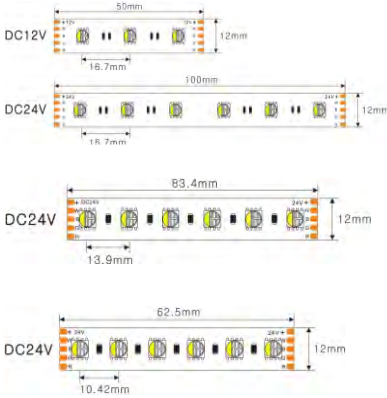

## Mutiple RGBW 4 in 1 Flexible LED Strip

RGB

CCT: 2700K-6500K

CRI: >80/90

SMD5050  
RGBW 4 in 1

RoHS

ErP

SMD5050  
60LEDs/M

SMD5050  
72LEDs/M

SMD5050  
96LEDs/M

Application

Part No.	Voltage	Wattage	PCB Width	LED Qty/M	Cutting Intervals	Color Temp.	Light Output @6500K IP20	CRI	Standard Length
CL-LS5050-60RGBW	12/24V DC	19.2W/M	12MM	60LEDs/M	50mm(12V) 100mm(24V)	RGBW 4 IN 1+ 3000/4000/6500K	1200LM/M	N/A	5 Meters/Reel
CL-LS5050-72RGBW	24V DC	23W/M	12MM	72LEDs/M	83.4mm(24V)	RGBW 4 IN 1+ 3000/4000/6500K	1400LM/M	N/A	5 Meters/Reel
CL-LS5050-96RGBW	24V DC	30W/M	12MM	96LEDs/M	62.5mm(24V)	RGBW 4 IN 1+ 3000/4000/6500K	1800LM/M	N/A	5 Meters/Reel