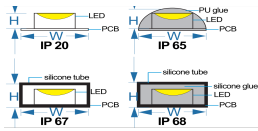

## UCS2904 dream color LED Strip

RGB

\* UCS2904IC, one data cable DAT, two power lines, 256 gray scale, high brightness, fast data transfer, fast screen refresh

\* Each lamp bead forms a loop, can be arbitrarily cut according to the length of the loop, without damaging other parts

\* Support post-installation code writing operations, can achieve a variety of animation effects by the controller programming.

CE RoHS

Dimension of DC12V 60led/m UCS2904 LED Strip

Dimension of DC24V 60led/m UCS2904 LED Strip

### Application

Part No.	Voltage	Wattage	PCB Width	LED Qty/M	Cutting Intervals	Color Temp.	Light Output IP20	CRI	Standard Length
CL-2904-60-12V	12V DC	19.2W/M	10MM	60LEDs/M	49.62mm(12V)	RGBW	N/A	N/A	5 Meters/Reel
CL-2904-60-24V	24V DC	19.2W/M	10MM	60LEDs/M	99.24mm(24V)	RGBW	N/A	N/A	5 Meters/Reel