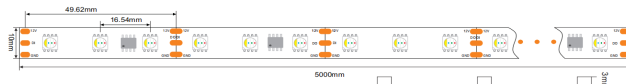

## UCS2904 dream color LED Strip

RGB

\* UCS2904IC, one data cable DAT, two power lines, 256 gray scale, high brightness, fast data transfer, fast screen refresh

\* Each lamp bead forms a loop, can be arbitrarily cut according to the length of the loop, without damaging other parts

\* Support post-installation code writing operations, can achieve a variety of animation effects by the controller programming.

CE RoHS

Dimension of DC12V 60led/m UCS2904 LED Strip

Dimension of DC24V 60led/m UCS2904 LED Strip

### Application

Part No.	Voltage	Wattage	PCB Width	LED Qty/M	Cutting Intervals	Color Temp.	Light Output IP20	CRI	Standard Length
CL-2904-60-12V	12V DC	19.2W/M	10MM	60LEDs/M	49.62mm(12V)	RGBW	N/A	N/A	5 Meters/Reel
CL-2904-60-24V	24V DC	19.2W/M	10MM	60LEDs/M	99.24mm(24V)	RGBW	N/A	N/A	5 Meters/Reel