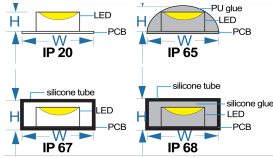

Charminglite

Multiplex RGB + CCT Flexible LED Strip

- *SMD5050 RGBWW(5 in 1) LED, or SMD5050(RGB)+WW(5025)
- *Widely used in commercial and household places
- *Tunable temperature range is 2400-6500K
- *Widely adaptable to all type of controllers
- *LED flexi-strip with 3M self-adhesive tape
- *PCB can be special customized.

RGB

CCT: 2700K-6500K

CRI: >80/90

CE RoHS ErP

RGBWW 5 in 1 SMD5050 60LEDs/M

RGB+WW SMD5050 72LEDs/M

Part No.	Voltage	Wattage	PCB Width	LED Qty/M	Cutting Intervals	Color Temp.	Light Output @6500K IP20	CRI	Standard Length
CL-LS5050-60RGBWW	24V DC	19.2W/M	12MM	60LEDs/M	100mm(24V)	RGBWW 5 IN 1+ 3000/4000/6500K	1200LM/M	N/A	5 Meters/Reel
CL-LS5050-72RGB+WW	24V DC	21W/M	16MM	72LEDs/M	167mm(24V)	RGB + CCT 3000/4000/6500K	1300LM/M	N/A	5 Meters/Reel