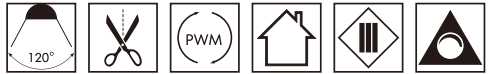

Charminglite

Multiplex RGB + CCT Flexible LED Strip

- *SMD5050 RGBWW(5 in 1) LED, or SMD5050(RGB)+WW(5025)
- *Widely used in commercial and household places
- *Tunable temperature range is 2400-6500K
- *Widely adaptable to all type of controllers
- *LED flexi-strip with 3M self-adhesive tape
- *PCB can be special customized.

RGB

CCT: 2700K-6500K

CRI: >80/90

CE RoHS ErP

RGBWW 5 in 1 SMD5050 60LEDs/M

RGB+WW SMD5050 72LEDs/M

Part No.	Voltage	Wattage	PCB Width	LED Qty/M	Cutting Intervals	Color Temp.	Light Output @6500K IP20	CRI	Standard Length
CL-LS5050-60RGBWW	24V DC	19.2W/M	12MM	60LEDs/M	100mm(24V)	RGBWW 5 IN 1+ 3000/4000/6500K	1200LM/M	N/A	5 Meters/Reel
CL-LS5050-72RGB+WW	24V DC	21W/M	16MM	72LEDs/M	167mm(24V)	RGB + CCT 3000/4000/6500K	1300LM/M	N/A	5 Meters/Reel