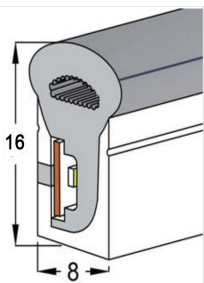

Charminglite

SMD2835 12/24VDC Silicon LED Flex Neon

* IP67, Silicon tube, waterproof, safe, more flexible. Very suitable for making different shapes for billboard, decoration, etc.

* 5mts per roll. With cutting mark

CE RoHS

Lighting Direction: Side Lighting

Beam angle: 270°

Application

Part No.	Voltage	Wattage	PCB Width	LED Qty/M	Cutting Intervals	Color Temp.	Light Output @6500K IP20	CRI	Standard Length
----------	---------	---------	-----------	-----------	-------------------	-------------	--------------------------	-----	-----------------