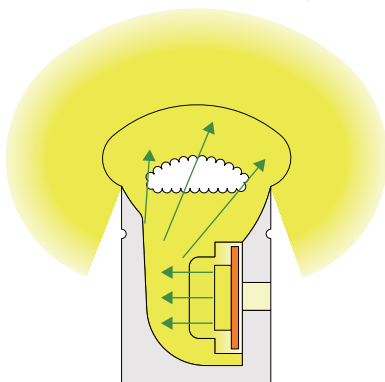

Charminglite

SMD2835 12/24VDC Silicon LED Flex Neon

* IP67, Silicon tube, waterproof, safe, more flexible. Very suitable for making different shapes for billboard, decoration, etc.

* 5mts per roll. With cutting mark

CE RoHS

Lighting Direction: Side Lighting

Beam angle: 270°

Application

Part No.	Voltage	Wattage	PCB Width	LED Qty/M	Cutting Intervals	Color Temp.	Light Output @6500K IP20	CRI	Standard Length
----------	---------	---------	-----------	-----------	-------------------	-------------	--------------------------	-----	-----------------

CL-Neon2835-0816-CT	12/24V DC	6W/M	8MM	120LEDs/M	25mm(12V) 50mm(24V)	2700/3000/4000 /5000/6500K red/green/blue/yellow	450LM/M	80	5 Meters/Reel
---------------------	-----------	------	-----	-----------	------------------------	--	---------	----	---------------