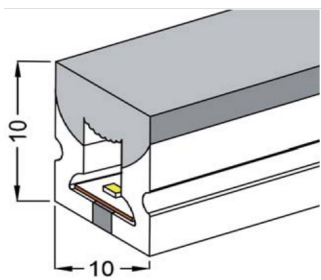

Charminglite

SMD2835 12/24VDC Silicon LED Flex Neon

* IP67, Silicon tube, waterproof, safe, more flexible. Very suitable for making different shapes for billboard, decoration, etc.

* 5mts per roll. With cutting mark

CE RoHS

Lighting Direction: Top Lighting

Beam angle: 180°

Application

Part No.	Voltage	Wattage	PCB Width	LED Qty/M	Cutting Intervals	Color Temp.	Light Output @6500K IP20	CRI	Standard Length
----------	---------	---------	-----------	-----------	-------------------	-------------	--------------------------	-----	-----------------

CL-Neon2835-1010-H	12/24V DC	6W/M	6MM	120LEDs/M	25mm(12V) 50mm(24V)	2700/3000/4000 /5000/6500K red/green/blue/yellow	480LM/M	80	5 Meters/Reel
--------------------	-----------	------	-----	-----------	------------------------	--------------------------------------------------------	---------	----	---------------