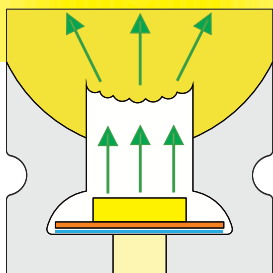

Charminglite

SMD2835 12/24VDC Silicon LED Flex Neon

* IP67, Silicon tube, waterproof, safe, more flexible. Very suitable for making different shapes for billboard, decoration, etc.

* 5mts per roll. With cutting mark

CE RoHS

Lighting Direction: Top Lighting

Beam angle: 180°

Application

Part No.	Voltage	Wattage	PCB Width	LED Qty/M	Cutting Intervals	Color Temp.	Light Output @6500K IP20	CRI	Standard Length
----------	---------	---------	-----------	-----------	-------------------	-------------	--------------------------	-----	-----------------

CL-Neon2835-1010-H	12/24V DC	6W/M	6MM	120LEDs/M	25mm(12V) 50mm(24V)	2700/3000/4000 /5000/6500K red/green/blue/yellow	480LM/M	80	5 Meters/Reel
--------------------	-----------	------	-----	-----------	------------------------	--------------------------------------------------------	---------	----	---------------