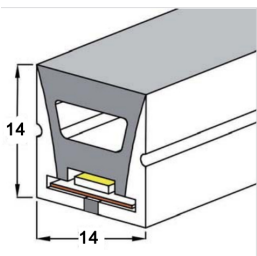

CE RoHS

LightingDirection:Top Lighting

Beam angle: 120°

Application

Part No.	Voltage	Wattage	PCB Width	LED Qty/M	Cutting Intervals	Color Temp.	Light Output @6500K IP20	CRI	Standard Length
----------	---------	---------	-----------	-----------	-------------------	-------------	--------------------------	-----	-----------------