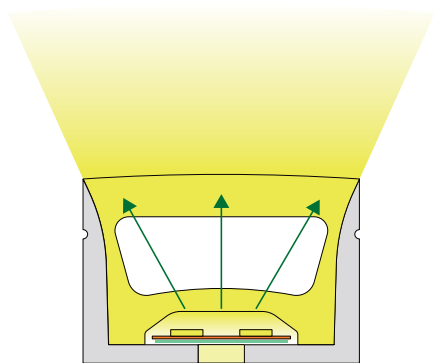

RoHS

Lighting Direction: Top Lighting

Beam angle: 120°

Application

Part No.	Voltage	Wattage	PCB Width	LED Qty/M	Cutting Intervals	Color Temp.	Light Output @6500K IP20	CRI	Standard Length
----------	---------	---------	-----------	-----------	-------------------	-------------	--------------------------	-----	-----------------