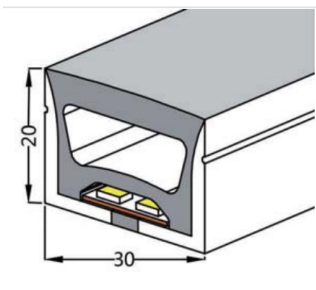

RoHS

Lighting Direction: Top Lighting

Beam angle: 120°

Application

Part No.	Voltage	Wattage	PCB Width	LED Qty/M	Cutting Intervals	Color Temp.	Light Output @6500K IP20	CRI	Standard Length
----------	---------	---------	-----------	-----------	-------------------	-------------	--------------------------	-----	-----------------