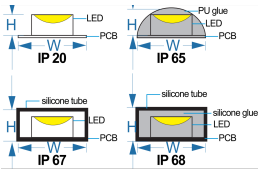

Charminglite

SMD2835 Flexible LED Strip Kit

CCT: 2000K-6500K CRI: >80

Drawings

SMD2835
60LEDs/M

5-meter strip kit

- *SMD2835 with low power consumption and Super brightness
- *Available in color temperature from 2000-6500K
- With the dimmer controller, powering the lights on/off, adjusting brightness
- Simple installation: with the provided 3M adhesive,you can attach your strip lights to any dry,clean surface

CE

RoHS

ErP

Installation

Application

Part No.	Voltage	Wattage	PCB Width	LED Qty/M	Cutting Intervals	Color Temp.	Light Output @6500K IP20	CRI	Standard Length
CL-2835-60-5M	12/24V DC	4.8W/M	8MM	60LEDs/M	50mm(12V) 100mm(24V)	2700/3000/4000 /5000/6500K	380LM/M	80	5 Meters/Reel