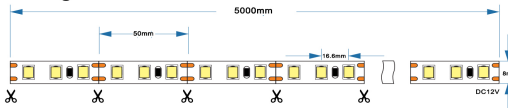

Drawings

SMD2835
60LEDs/M