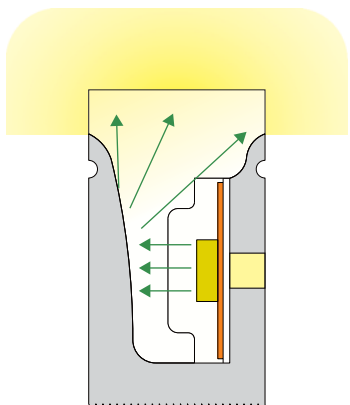

## SMD5050 12/24VDC Silicon LED Flex Neon

\* IP67, Silicon tube, waterproof, safe, more flexible. Very suitable for making different shapes for billboard, decoration, etc.

\* 5mts per roll. With cutting mark

\* SMD5050 RGB LED with wider luminous surface

\* Uniformity and light continuity, no dark area

\* LED quantity and output luminous can be special customized

RGB

Lighting Direction: Side Lighting

Beam angle: 180°

CE

RoHS

Application

Part No.	Voltage	Wattage	PCB Width	LED Qty/M	Cutting Intervals	Color Temp.	Light Output @6500K IP20	CRI	Standard Length
CL-Neon5050-1018-TT	12/24V DC	7.2W/M	10MM	60LEDs/M	50mm(12V) 100mm(24V)	RGB	/	/	5 Meters/Reel