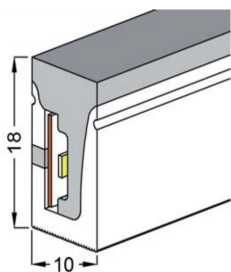

## SMD5050 12/24VDC Silicon LED Flex Neon

\* IP67, Silicon tube, waterproof, safe, more flexible. Very suitable for making different shapes for billboard, decoration, etc.

\* 5mts per roll. With cutting mark

\* SMD5050 RGB LED with wider luminous surface

\* Uniformity and light continuity, no dark area

\* LED quantity and output luminous can be special customized

RGB

Lighting Direction: Side Lighting

Beam angle: 180°

CE

RoHS

Application

Part No.	Voltage	Wattage	PCB Width	LED Qty/M	Cutting Intervals	Color Temp.	Light Output @6500K IP20	CRI	Standard Length
CL-Neon5050-1018-TT	12/24V DC	7.2W/M	10MM	60LEDs/M	50mm(12V) 100mm(24V)	RGB	/	/	5 Meters/Reel