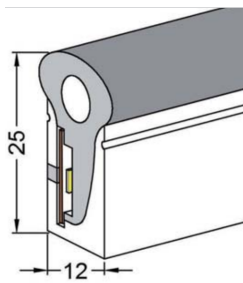

Charminglite

SMD5050 12/24VDC Silicon LED Flex Neon

* IP67, Silicon tube, waterproof, safe, more flexible. Very suitable for making different shapes for billboard, decoration, etc.

* 5mts per roll. With cutting mark

* SMD5050 RGB LED with wider luminous surface

* Uniformity and light continuity, no dark area

* LED quantity and output luminous can be special customized

RGB

Lighting Direction: Side Lighting

Beam angle: 270°

CE

RoHS

Application

Part No.	Voltage	Wattage	PCB Width	LED Qty/M	Cutting Intervals	Color Temp.	Light Output @6500K IP20	CRI	Standard Length
----------	---------	---------	-----------	-----------	-------------------	-------------	--------------------------	-----	-----------------