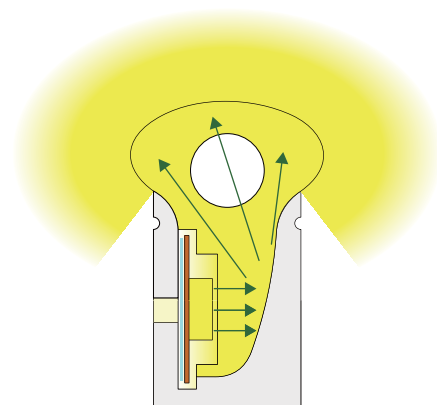

Charminglite

SMD5050 12/24VDC Silicon LED Flex Neon

* IP67, Silicon tube, waterproof, safe, more flexible. Very suitable for making different shapes for billboard, decoration, etc.

* 5mts per roll. With cutting mark

* SMD5050 RGB LED with wider luminous surface

* Uniformity and light continuity, no dark area

* LED quantity and output luminous can be special customized

RGB

Lighting Direction: Side Lighting

Beam angle: 270°

CE

RoHS

Application

Part No.	Voltage	Wattage	PCB Width	LED Qty/M	Cutting Intervals	Color Temp.	Light Output @6500K IP20	CRI	Standard Length
----------	---------	---------	-----------	-----------	-------------------	-------------	--------------------------	-----	-----------------