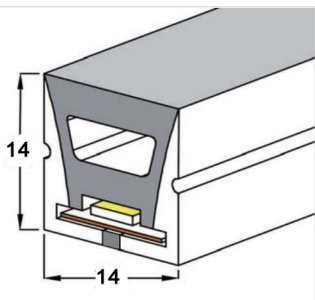

LightingDirection:Top Lighting

Beam angle: 120°