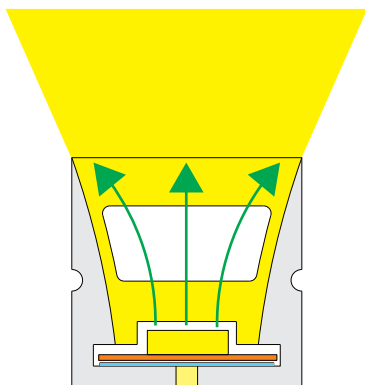

## SMD5050 12/24VDC Silicon LED Flex Neon

\* IP67,Silicon tube, waterproof, safe,more flexible. Very suitable for making different shapes for billboard ,decoration, etc.

\* 5mts per roll. With cutting mark

\* SMD5050 RGB LED with wider luminous surface

\* Uniformity and light continuity,no dark area

\*LED quantity and output luminous can be special customized

RGB

LightingDirection:Top Lighting

Beam angle: 120°

CE

RoHS

Application

Part No.	Voltage	Wattage	PCB Width	LED Qty/M	Cutting Intervals	Color Temp.	Light Output @6500K IP20	CRI	Standard Length
----------	---------	---------	-----------	-----------	-------------------	-------------	--------------------------	-----	-----------------

CL-Neon5050-1414-H	12/24V DC	7.2W/M	10MM	60LEDs/M	50mm(12V) 100mm(24V)	RGB	/	/	5 Meters/Reel
--------------------	-----------	--------	------	----------	-------------------------	-----	---	---	---------------