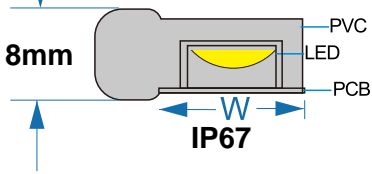

## SMD2835 24VDC LED Flex Neon

- \* 50mts per roll. Super length for special projects. With cutting mark
- \* Available in color temperature from 2000-6500K
- \* Uniformity and light continuity, no dark area
- \* LED quantity and output luminous can be special customized
- \* IP67, PVC tube waterproof, safe. Very suitable for outdoor or indoor decoration, especial outdoor lighting projects

### Drawings

DC24V

**SMD2835**  
**128LEDs/M**

Application

| Part No.        | Voltage | Wattage | PCB Width | LED Qty/M | Cutting Intervals | Color Temp.               | Light Output @6500K IP20 | CRI | Standard Length |
|-----------------|---------|---------|-----------|-----------|-------------------|---------------------------|--------------------------|-----|-----------------|
| CL-Neon2835-128 | 24V DC  | 10W/M   | 6MM       | 128LEDs/M | 500mm(24V)        | 2700/3000/4000/5000/6500K | 500LM/M                  | 80  | 50 Meters/Reel  |