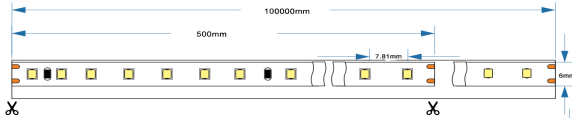

## SMD2835 24VDC LED Flex Neon

- \* 50mts per roll. Super length for special projects. With cutting mark
- \* Available in color temperature from 2000-6500K
- \* Uniformity and light continuity, no dark area
- \* LED quantity and output luminous can be special customized
- \* IP67, PVC tube waterproof, safe. Very suitable for outdoor or indoor decoration, especial outdoor lighting projects

### Drawings

DC24V

**SMD2835**  
**128LEDs/M**

Application

| Part No.        | Voltage | Wattage | PCB Width | LED Qty/M | Cutting Intervals | Color Temp.               | Light Output @6500K IP20 | CRI | Standard Length |
|-----------------|---------|---------|-----------|-----------|-------------------|---------------------------|--------------------------|-----|-----------------|
| CL-Neon2835-128 | 24V DC  | 10W/M   | 6MM       | 128LEDs/M | 500mm(24V)        | 2700/3000/4000/5000/6500K | 500LM/M                  | 80  | 50 Meters/Reel  |