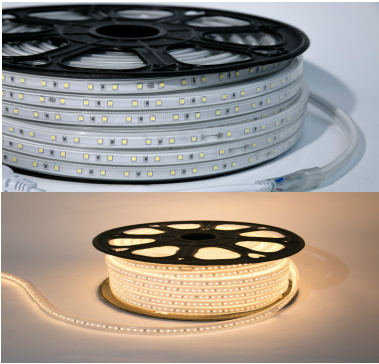

Charminglite

SMD2835 120V/220VAC Flexible LED Strip

* 100mts or 50mts per roll. Easy connection with a power cord, no need power supply any more. The plug of the power cord can be EU plug, UK plug, US plug, AU plug etc.

*Available in color temperature from 2000-6500K

*LED quantity and output luminous can be special customized

*PCB can be special customized

* IP67,PVC tube waterproof, safe. Very suitable for outdoor or indoor decoration, especial outdoor lighting projects

Application

Part No.	Voltage	Wattage	PCB Width	LED Qty/M	Cutting Intervals	Color Temp.	Light Output @6500K IP20	CRI	Standard Length
CL-HV2835-60	120/220V AC	5W/M	6MM	60LEDs/M	1000mm(220V) 500mm(120V)	2700/3000/4000 /5000/6500K	350LM/M	80	100 Meters/Reel
CL-HV2835-120	120/220V AC	6W/M	6MM	120LEDs/M	1000mm(220V) 500mm(120V)	2700/3000/4000 /5000/6500K	450LM/M	80	100 Meters/Reel
CL-HV2835-180	120/220V AC	7W/M	10MM	180LEDs/M	1000mm(220V) 500mm(120V)	2700/3000/4000 /5000/6500K	500LM/M	80	50 Meters/Reel