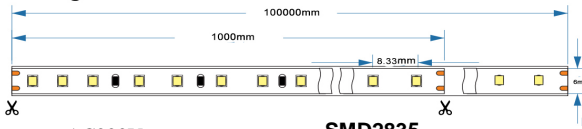

CCT: 2000K-6500K CRI:>80

CE RoHS ErP

Drawings

AC220V

**SMD2835
60LEDs/M**

Drawings

AC220V

**SMD2835
120LEDs/M**

Application

Part No.	Voltage	Wattage	PCB Width	LED Qty/M	Cutting Intervals	Color Temp.	Light Output @6500K IP20	CRI	Standard Length
CL-HV2835-60	120/220V AC	5W/M	6MM	60LEDs/M	1000mm(220V) 500mm(120V)	2700/3000/4000 /5000/6500K	350LM/M	80	100 Meters/Reel
CL-HV2835-120	120/220V AC	6W/M	6MM	120LEDs/M	1000mm(220V) 500mm(120V)	2700/3000/4000 /5000/6500K	450LM/M	80	100 Meters/Reel
CL-HV2835-180	120/220V AC	7W/M	10MM	180LEDs/M	1000mm(220V) 500mm(120V)	2700/3000/4000 /5000/6500K	500LM/M	80	50 Meters/Reel