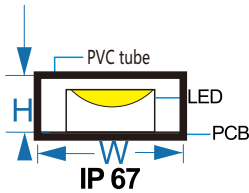

Charminglite

SMD2835 120V/220VAC Flexible LED Strip

* 100mts or 50mts per roll. Easy connection with a power cord, no need power supply any more. The plug of the power cord can be EU plug, UK plug, US plug, AU plug etc.

*Available in color temperature from 2000-6500K

*LED quantity and output luminous can be special customized

*PCB can be special customized

* IP67,PVC tube waterproof, safe. Very suitable for outdoor or indoor decoration, especial outdoor lighting projects

CCT: 2000K-6500K CRI:>80

CE RoHS ErP

Drawings

AC220V

**SMD2835
60LEDs/M**

Drawings

AC220V

**SMD2835
120LEDs/M**

Application

Part No.	Voltage	Wattage	PCB Width	LED Qty/M	Cutting Intervals	Color Temp.	Light Output @6500K IP20	CRI	Standard Length
CL-HV2835-60	120/220V AC	5W/M	6MM	60LEDs/M	1000mm(220V) 500mm(120V)	2700/3000/4000 /5000/6500K	350LM/M	80	100 Meters/Reel
CL-HV2835-120	120/220V AC	6W/M	6MM	120LEDs/M	1000mm(220V) 500mm(120V)	2700/3000/4000 /5000/6500K	450LM/M	80	100 Meters/Reel
CL-HV2835-180	120/220V AC	7W/M	10MM	180LEDs/M	1000mm(220V) 500mm(120V)	2700/3000/4000 /5000/6500K	500LM/M	80	50 Meters/Reel