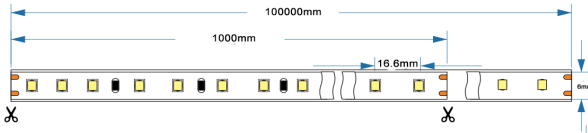

Drawings

AC220V

**SMD2835
60LEDs/M**