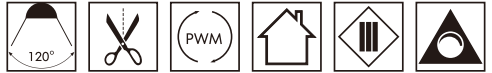

* 100mts or 50mts per roll. Easy connection with a power cord, no need power supply any more. The plug of the power cord can be EU plug, UK plug, US plug, AU plug etc.

*Available in color temperature from 2000-6500K

*LED quantity and output luminous can be special customized

*PCB can be special customized

* IP67,PVC tube waterproof, safe. Very suitable for outdoor or indoor decoration, especial outdoor lighting projects

CCT: 2000K-6500K CRI:>80

CE RoHS ErP