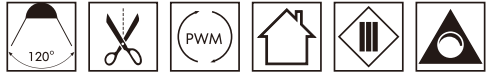

*Available in color temperature from 2000-6500K

*LED quantity and output luminous can be special customized

*PCB can be special customized

* IP67,PVC tube waterproof, safe. Very suitable for outdoor or indoor decoration, especial outdoor lighting projects

CCT: 2000K-6500K CRI:>80

RoHS

ErP

Application

Drawings

Part No.	Voltage	Wattage	PCB Width	LED Qty/M	Cutting Intervals	Color Temp.	Light Output @6500K IP20	CRI	Standard Length
CL-HV5050-60	120/220V AC	6W/M	8MM	60LEDs/M	1000mm(220V) 500mm(120V)	2700/3000/4000 /5000/6500K	450LM/M	80	50 Meters/Reel