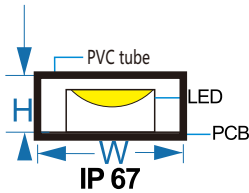

Charminglite

SMD5050 120V/220VAC Flexible LED Strip

* 100mts or 50mts per roll. Easy connection with a power cord, no need power supply any more. The plug of the power cord can be EU plug, UK plug, US plug, AU plug etc.

*Available in color temperature from 2000-6500K

*LED quantity and output luminous can be special customized

*PCB can be special customized

* IP67,PVC tube waterproof, safe. Very suitable for outdoor or indoor decoration, especial outdoor lighting projects

CCT: 2000K-6500K CRI:>80

RoHS

ErP

Application

Drawings

Part No.	Voltage	Wattage	PCB Width	LED Qty/M	Cutting Intervals	Color Temp.	Light Output @6500K IP20	CRI	Standard Length
CL-HV5050-60	120/220V AC	6W/M	8MM	60LEDs/M	1000mm(220V) 500mm(120V)	2700/3000/4000 /5000/6500K	450LM/M	80	50 Meters/Reel