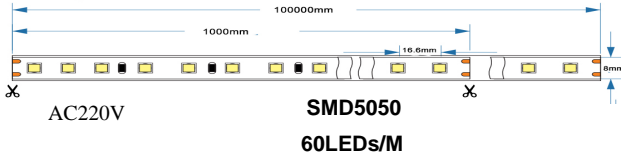

CCT: 2000K-6500K CRI:>80

RoHS

ErP

Application

Drawings

Part No.	Voltage	Wattage	PCB Width	LED Qty/M	Cutting Intervals	Color Temp.	Light Output @6500K IP20	CRI	Standard Length
CL-HV5050-60	120/220V AC	6W/M	8MM	60LEDs/M	1000mm(220V) 500mm(120V)	2700/3000/4000 /5000/6500K	450LM/M	80	50 Meters/Reel